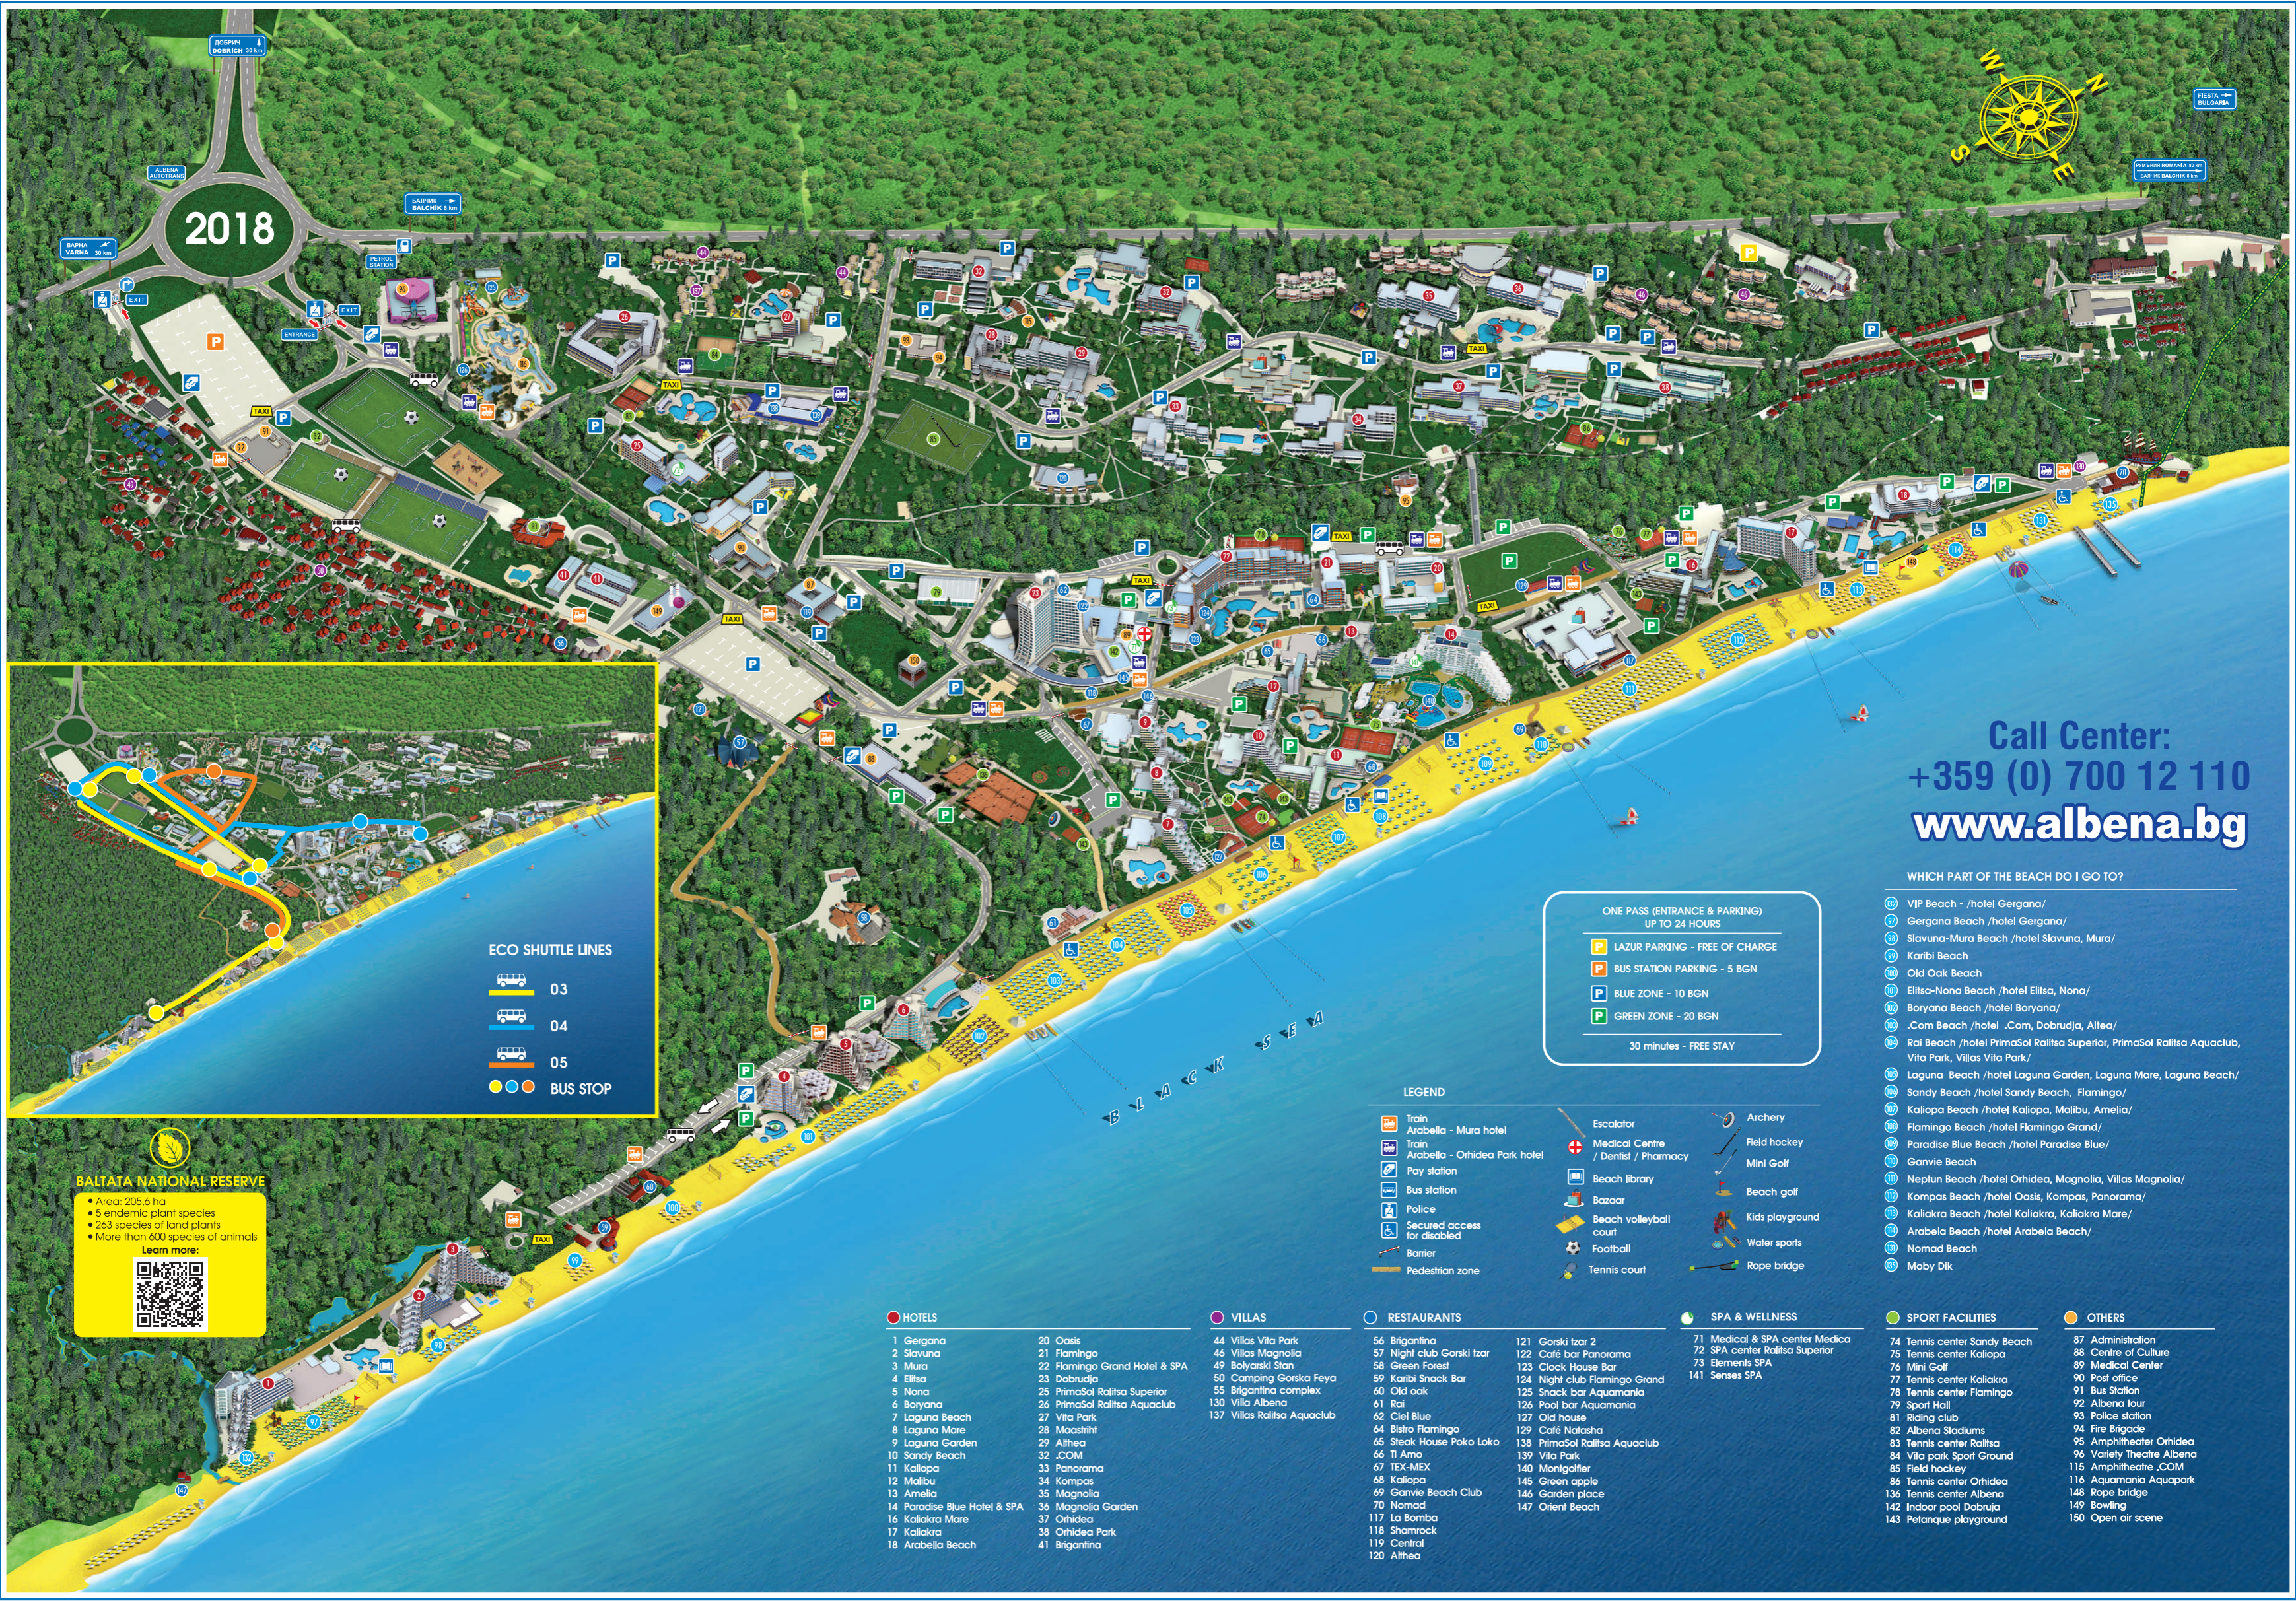

2018

Call Center:
+359 (0) 700 12 110
www.albena.bg

WHICH PART OF THE BEACH DO I GO TO?

- 01 VIP Beach - /hotel Gergana/
- 02 Gergana Beach /hotel Gergana/
- 03 Slavuna-Mura Beach /hotel Slavuna, Mura/
- 04 Karibi Beach
- 05 Old Oak Beach
- 06 Elitsa-Nona Beach /hotel Elitsa, Nona/
- 07 Boryana Beach /hotel Boryana/
- 08 .Com Beach /hotel .Com, Dobrudja, Altea/
- 09 Rai Beach /hotel PrimaSol Ralitsa Superior, PrimaSol Ralitsa Aquaclub, Vita Park, Villas Vita Park/
- 10 Laguna Beach /hotel Laguna Garden, Laguna Mare, Laguna Beach/
- 11 Sandy Beach /hotel Sandy Beach, Flamingo/
- 12 Kaliopa Beach /hotel Kaliopa, Malibu, Amelia/
- 13 Flamingo Beach /hotel Flamingo Grand/
- 14 Paradise Blue Beach /hotel Paradise Blue/
- 15 Ganvie Beach
- 16 Neptun Beach /hotel Orihdea, Magnolia, Villas Magnolia/
- 17 Kompas Beach /hotel Oasis, Kompas, Panorama/
- 18 Kaliakra Beach /hotel Kaliakra, Kaliakra Mare/
- 19 Arabela Beach /hotel Arabela Beach/
- 20 Nomad Beach
- 21 Moby Dik

ONE PASS (ENTRANCE & PARKING)
UP TO 24 HOURS

- LAZUR PARKING - FREE OF CHARGE
- BUS STATION PARKING - 5 BGN
- BLUE ZONE - 10 BGN
- GREEN ZONE - 20 BGN

30 minutes - FREE STAY

ECO SHUTTLE LINES

- 03
- 04
- 05
- BUS STOP

BALTATA NATIONAL RESERVE

- Area: 205,6 ha
- 5 endemic plant species
- 263 species of land plants
- More than 600 species of animals

Learn more:

LEGEND

Train Arabella - Mura hotel	Escalator	Archery
Train Arabella - Orihdea Park hotel	Medical Centre / Dentist / Pharmacy	Field hockey
Pay station	Beach library	Mini Golf
Bus station	Bazaar	Beach golf
Police	Beach volleyball court	Kids playground
Secured access for disabled	Football	Water sports
Barrier	Tennis court	Rope bridge
Pedestrian zone		